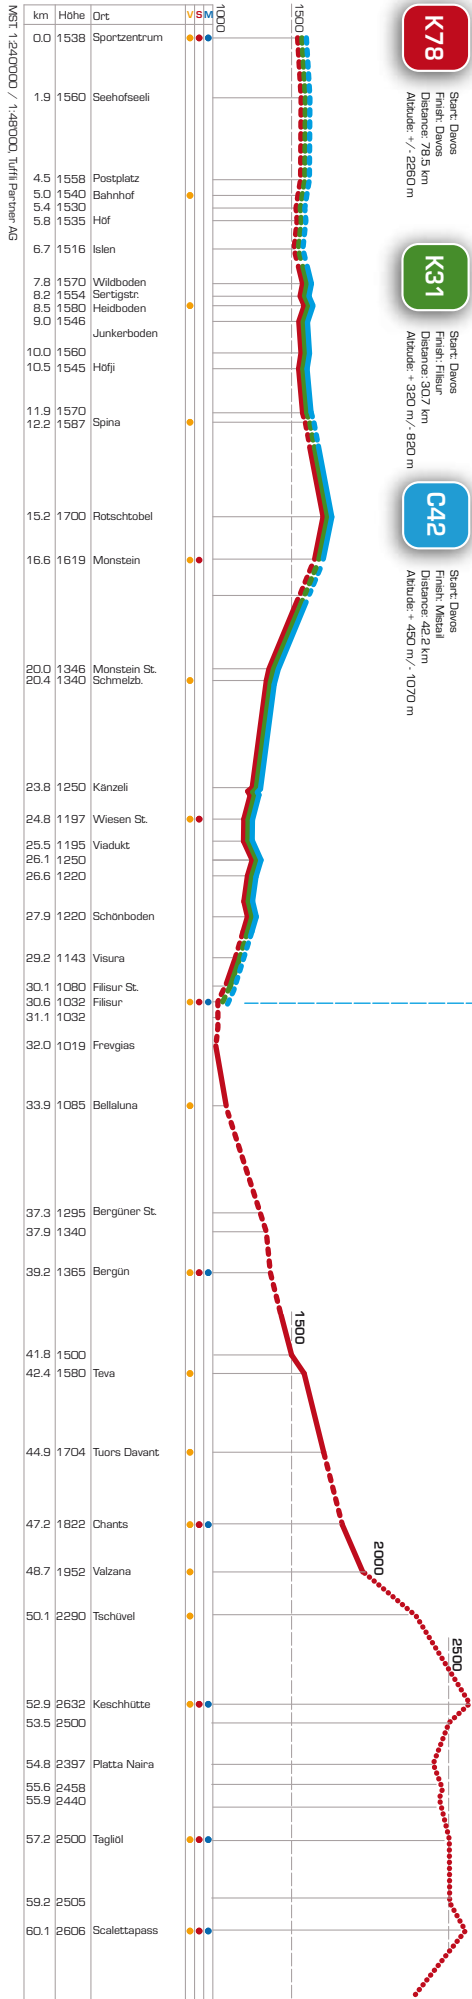

streckenprofile/races profiles K78/K31/C42

C42

Filisur - Tiefencastel