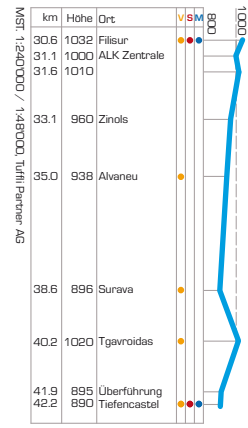

streckenprofile/races profiles K78/K31/C42

C42

Filisur - Tiefencastel